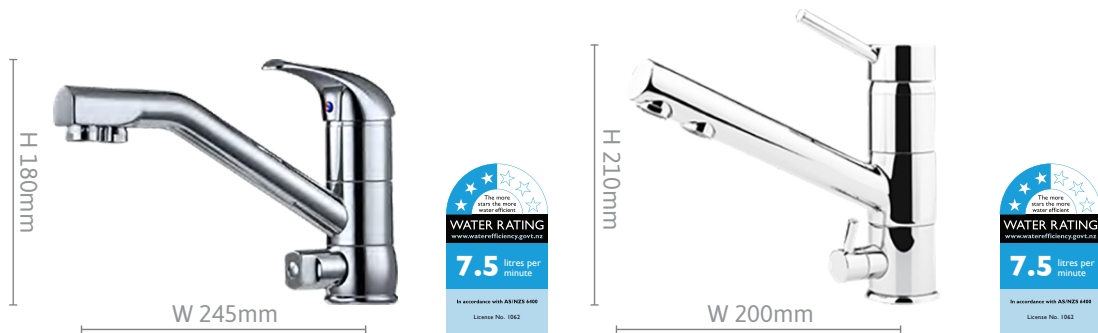

3 Way Mixer Taps

Hot, Cold and Filtered from a single stylised mixer tap.

Deluxe 3 Way

Nova

Long Reach

High Loop

A 3 way mixer tap including an independent line for filtered water. For that new build or kitchen refresh, the 3 way filter tap makes sense. Ideal for engineered stone or granite bench tops including stainless steel sink tops. No need for a separate filter tap through your bench. Will operate on equal or unequal mains pressure water. Simple to use with a hidden filter to suit all types of water including tank, town or bore water.